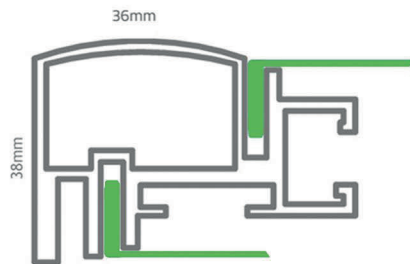

Stylish on the wall. txframe art gives special images a classy style. The proven txframe principle is improved with an added shadow gap. Elegant and appealing with its coated gloss black finish.

artnr.: T50071

accessories

large straight connector
artnr.: T50157

large corner connector
artnr.: T50075

inside corner angle
artnr.: T50175

corner brace
artnr.: T50151

picture loop connector
artnr.: D10445

floor/ceiling cable connector
artnr.: D10114