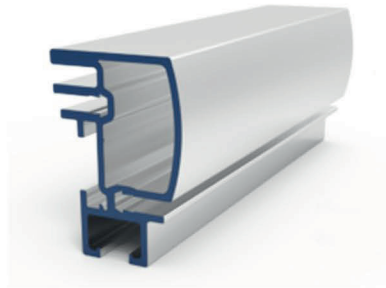

Stylish on the wall. txframe art gives special images a classy style. The proven txframe principle is improved with an added shadow gap. Elegant and appealing with its coated gloss black finish.

artnr.: T50071

accessories

large straight connector
artnr.: T50157

large corner connector
artnr.: T50075

inside corner angle
artnr.: T50175

corner brace
artnr.: T50151

picture loop connector
artnr.: D10445

floor/ceiling cable connector
artnr.: D10114