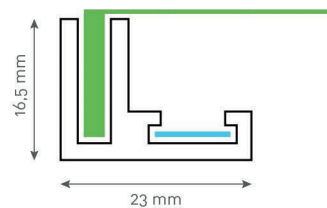

## easy one

**Thin but strong.** When a slimmer frame is required, thin solutions are available. The txframe easy one is only 16.5 mm deep, without any loss in its stability and strength when fixed to the wall.