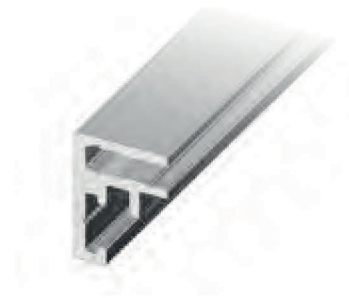

## easy one

**Thin but strong.** When a slimmer frame is required, thin solutions are available. The txframe easy one is only 16.5 mm deep, without any loss in its stability and strength when fixed to the wall.

artnr.: T50059