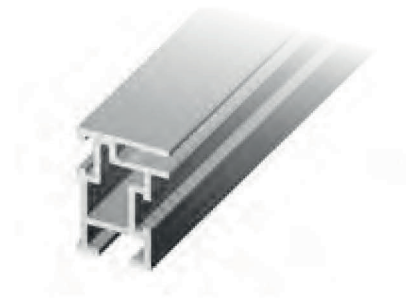

**The versatile classic.** This has been one of our more popular frames. Based on a standard extremely stable, anodised aluminium hollow profile. All pieces are fitted with connectors. The mounted frame is available for individual use. txframe one can be produced in straight or curved formats.

artnr.: T50053

## accessories

small straight connector  
artnr.: T50019

small corner connector  
artnr.: T50074

corner brace  
artnr.: T50151

wall bracket (height adjustable)  
artnr.: T50082

picture loop connector  
artnr.: D10445