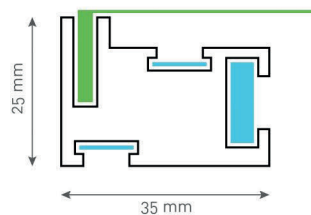

artnr.: T50053

accessories